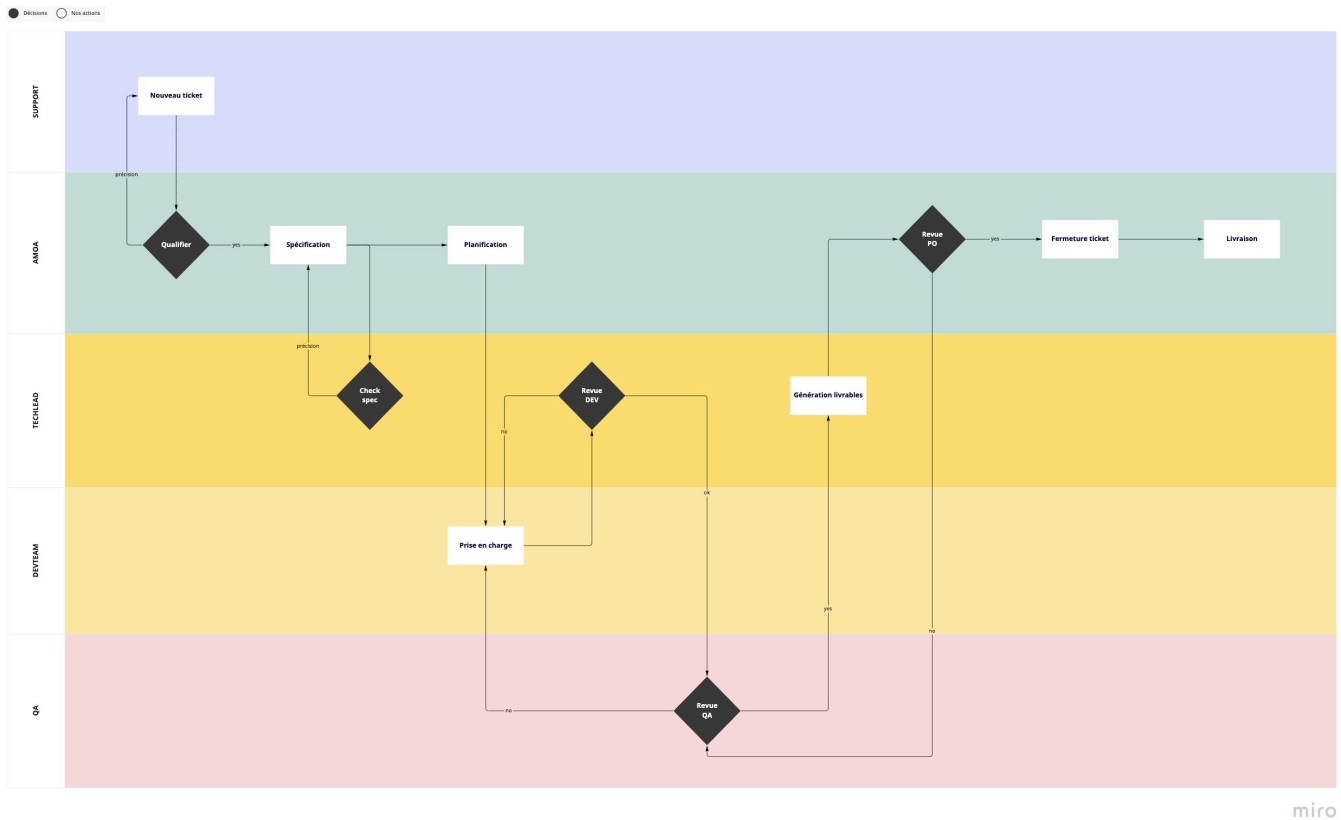

# Workflow Ticket Support

miro

From: <https://cynod.wiki.sensoft-next.com/> - **cynod**

Permanent link: <https://cynod.wiki.sensoft-next.com/doku.php?id=procedure:workflowticketsupport&rev=1656073909>

Last update: **2022/06/24 12:31**